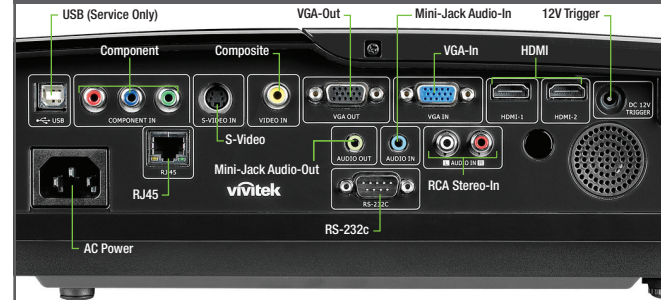

IMAGE SIZE/PROJECTION DISTANCE

Image Size (Diagonal)	Projection Distances
77"	8.9' - 10.7'
92"	10.7' - 12.8'
106"	12.3' - 14.8'
119"	13.8' - 16.6'
133"	15.5' - 18.5'

BACK PANEL